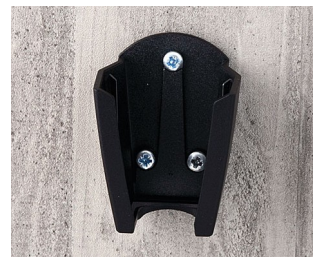

A9166309
Support M
ABS (UL 94 HB)
noir RAL 9005