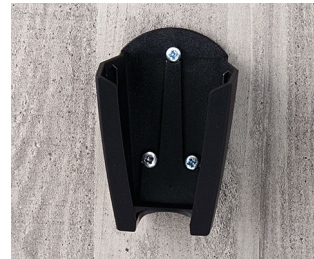

A9167309
Support L
ABS (UL 94 HB)
noir RAL 9005